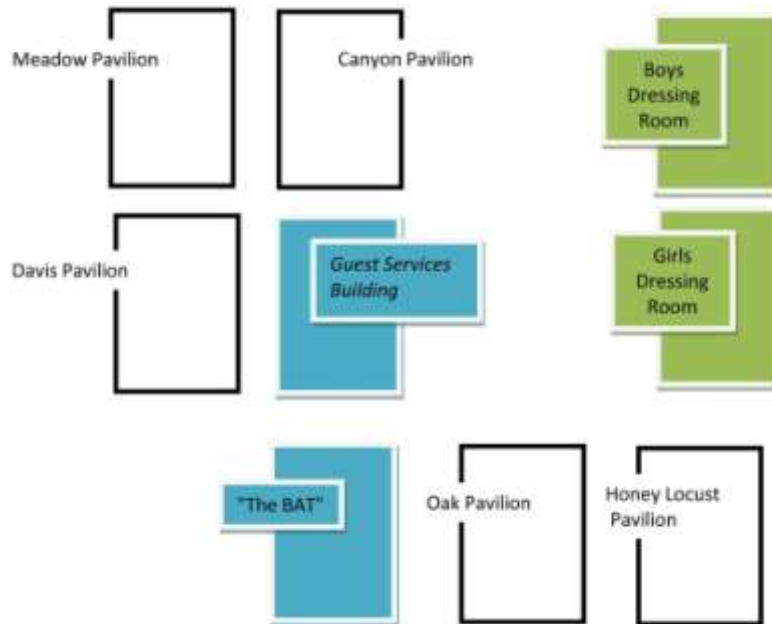

**** EMPIRE DANCEWEAR RETAIL STORE will be here to serve you (at CANYON TERRACE)****

Stage Information

Stages at North end by Jetstar

Registration and Awards table at Canyon Pavilion

Competition Live!

**All your results and programs
online DURING the
competition at **Competition Live**
on the **AOS app**.**