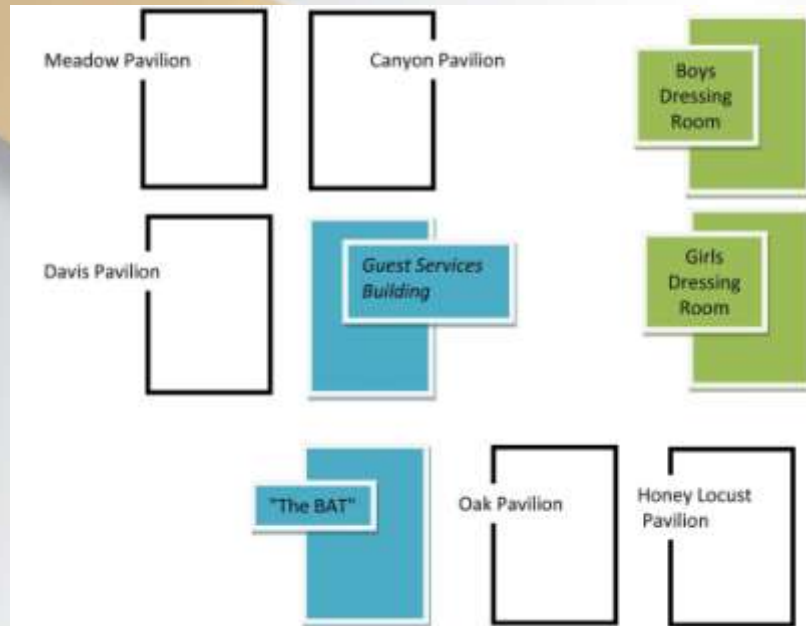

Stage Information

Stages at North end by Air Race
Registration and Awards table at Canyon Pavilion

AMERICA ON STAGE ONLINE!

RESULTS

AND ARE ONLINE!

GET ALL YOUR RESULTS ON YOUR PHONE!

GO TO

WWW.AMERICAONSTAGE.ORG