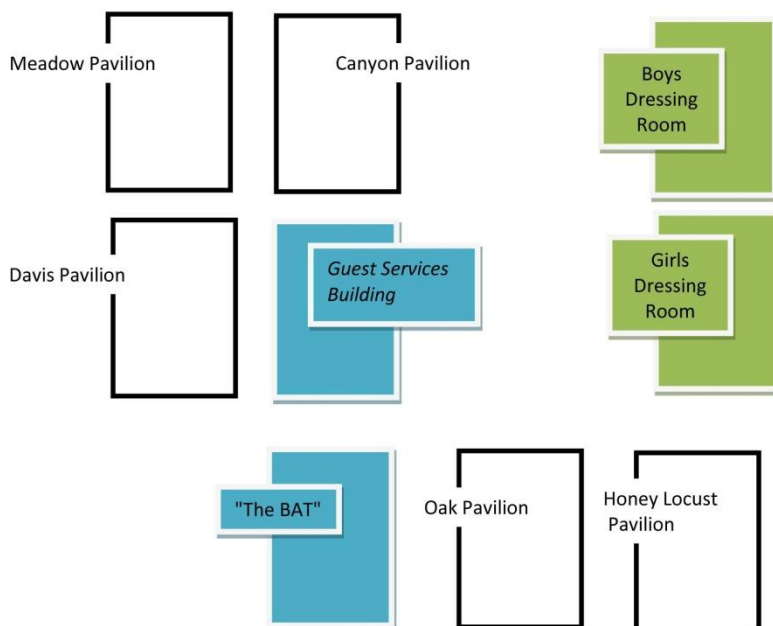

Stage Information

Stages at North end by Jetstar

Registration and Awards table at Canyon Pavilion

Competition Live!

**All your results and programs
online DURING the
competition at Competition Live
online at americaonstage.org**

Skip the lines to see your results on the awards posting wall.
See your results anywhere, anytime, with any smartphone, tablet or laptop!

Simply go to www.americaonstage.org and click on the Competition Live logo with your smart phone or any device and it will take you to the Competition Live site.

Then click on the button of results by NAME, CATEGORY or by DIRECTOR!

It's that easy!

**Download today's program from
Competition Live on the AOS app!**